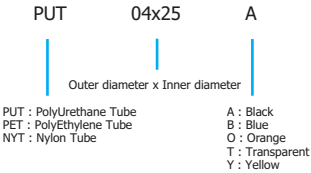

Accessories (One Touch Coupler Series)

Ordering Code

Model	Model	Model	Model
SH-20	SF-20	SM-20	SP-20
SH-30	SF-30	SM-30	SP-30
SH-40	SF-40	SM-40	SP-40

Accessories (Tube & Spring Tube Series)

Ordering Code

Model	Model	Model
PUT-0425	NYT-0425	PET-0425
PUT-0640	NYT-0640	PET-0640
PUT-0850	NYT-0860	PET-0860
PUT-1065	NYT-1075	PET-1075
PUT-1280	NYT-1290	PET-1290
PUT-1/4"	NYT-1/4"	
PUT-3/8"	NYT-3/8"	
PUT-1/2"	NYT-1/2"	