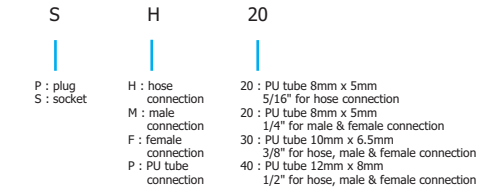

Accessories (Bronze ball valve Series)

Ordering Code

Model	Model	Model	Model	Model	Model
22HH	12MH	12FH	11MM	11FF	11MF
33HH	23MH	22FH	12MM	12FF	12MF
	32MH	23FH	22MM	22FF	22MF
	33MH	33FH	33MM	33FF	33MF
	42MH				
	43MH				

Accessories (Quick Coupler Series)

Ordering Code

Model	Model	Model	Model	Model	Model	Model	Model
BSH-20A	BSM-20A	BSF-20A	BSP-20A	BPH-20	BPM-20	BPF-20	BPP-20
BSH-30A	BSM-30A	BSF-30A	BSP-30A	BPH-30	BPM-30	BPF-30	BPP-30
BSH-40A	BSM-40A	BSF-40A	BSP-40A	BPH-40	BPM-40	BPF-40	BPP-40

Accessories (One Touch Coupler Series)

Ordering Code

Model	Model	Model	Model
SH-20	SF-20	SM-20	SP-20
SH-30	SF-30	SM-30	SP-30
SH-40	SF-40	SM-40	SP-40

Accessories (Tube & Spring Tube Series)

Ordering Code

Model	Model	Model
PUT-0425	NYT-0425	PET-0425
PUT-0640	NYT-0640	PET-0640
PUT-0850	NYT-0860	PET-0860
PUT-1065	NYT-1075	PET-1075
PUT-1280	NYT-1290	PET-1290
PUT-1/4"	NYT-1/4"	
PUT-3/8"	NYT-3/8"	
PUT-1/2"	NYT-1/2"	