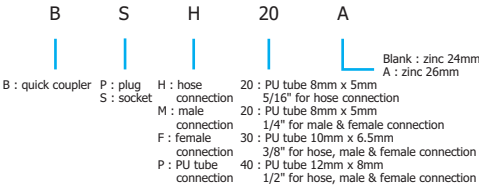

Accessories (Bronze ball valve Series)

Ordering Code

Model	Model	Model	Model	Model	Model
22HH	12MH	12FH	11MM	11FF	11MF
33HH	23MH	22FH	12MM	12FF	12MF
	32MH	23FH	22MM	22FF	22MF
	33MH	33FH	33MM	33FF	33MF
	42MH				
	43MH				

Accessories (Quick Coupler Series)

Ordering Code

Model	Model	Model	Model	Model	Model	Model	Model
BSH-20A	BSM-20A	BSF-20A	BSP-20A	BPH-20	BPM-20	BPF-20	BPP-20
BSH-30A	BSM-30A	BSF-30A	BSP-30A	BPH-30	BPM-30	BPF-30	BPP-30
BSH-40A	BSM-40A	BSF-40A	BSP-40A	BPH-40	BPM-40	BPF-40	BPP-40