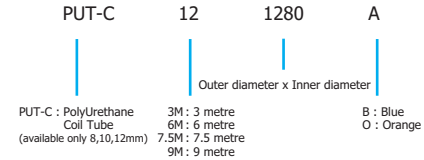

Ordering Code

Model
PUT-C-3M-0850
PUT-C-6M-0850
PUT-C-7.5M-0850
PUT-C-9M-0850
PUT-C-3M-1065
PUT-C-6M-1065
PUT-C-7.5M-1065
PUT-C-9M-1065
PUT-C-3M-1280
PUT-C-6M-1280
PUT-C-7.5M-1280
PUT-C-9M-1280

Accessories (Multi pass Coupler)

Model	Model	Model	Model	Model	Model	Model	Model	Model	Model
SFV	SFY	SF-2L	SF-3L	SF-4L	SF-5L	RSP-3L	RSP-5L	RSM-2L	RSM-3L

Accessories (Air Duster & Air Chuck Series)

Model	Model
AD	AD-L

Accessories (Tube Cutter Series)

Model
TC001