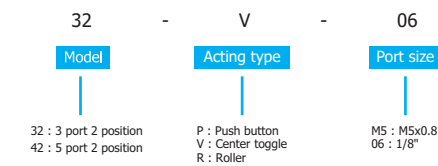

Hand Slide Valve (HSV Series)

Ordering Code

Specifications

Model	HSV06	HSV08	HSV10	HSV15	HSV20
Media	Air				
Port size	1/8"	1/4"	3/8"	1/2"	3/4"
Pressure range	0 ~ 8 Kgf/cm ²				
Temp. range	60 °C				

TAC Valve (A3 Series)

Ordering Code

Specifications

Model	A3P-06	A3V-06
Media	Air	
Pressure range	0 ~ 8 Kgf/cm ²	
Temp. range	60 °C	
Port size	1/8"	
Orifice size	1.8mm ²	

TAC Valve (32 & 42 Series)

Ordering Code

Specifications

Model	32V,32B,32R	42V,42B,42R
Media	Air	
Pressure range	0 ~ 8 Kgf/cm ²	
Temp. range	60 °C	
Port size	M5x0.8, 1/8"	
Orifice size	5.5mm ²	6.3mm ²
Panel port	Ø12mm	