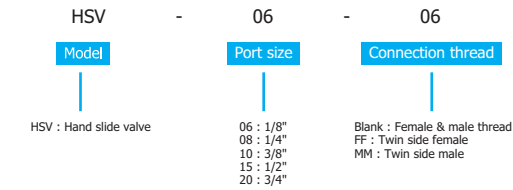

Hand Slide Valve (HSV Series)

Ordering Code

Specifications

Model	HSV06	HSV08	HSV10	HSV15	HSV20
Media	Air				
Port size	1/8"	1/4"	3/8"	1/2"	3/4"
Pressure range	0 ~ 8 Kgf/cm ²				
Temp. range	60 °C				

TAC Valve (A3 Series)

Ordering Code

Specifications

Model	A3P-06	A3V-06
Media	Air	
Pressure range	0 ~ 8 Kgf/cm ²	
Temp. range	60 °C	
Port size	1/8"	
Orifice size	1.8mm ²	

TAC Valve (32 & 42 Series)

Ordering Code

Specifications

Model	32V,32B,32R	42V,42B,42R
Media	Air	
Pressure range	0 ~ 8 Kgf/cm ²	
Temp. range	60 °C	
Port size	M5x0.8, 1/8"	
Orifice size	5.5mm ²	6.3mm ²
Panel port	Ø12mm	