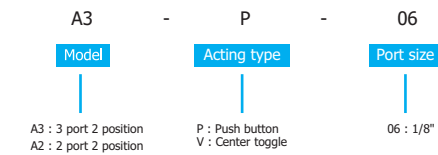

Hand Slide Valve (HSV Series)

Ordering Code

Specifications

Model	HSV06	HSV08	HSV10	HSV15	HSV20
Media	Air				
Port size	1/8"	1/4"	3/8"	1/2"	3/4"
Pressure range	0 ~ 8 Kgf/cm ²				
Temp. range	60 °C				

TAC Valve (A3 Series)

Ordering Code

Specifications

Model	A3P-06	A3V-06
Media	Air	
Pressure range	0 ~ 8 Kgf/cm ²	
Temp. range	60 °C	
Port size	1/8"	
Orifice size	1.8mm ²	

TAC Valve (32 & 42 Series)

Ordering Code

Specifications

Model	32V,32B,32R	42V,42B,42R
Media	Air	
Pressure range	0 ~ 8 Kgf/cm ²	
Temp. range	60 °C	
Port size	M5x0.8, 1/8"	
Orifice size	5.5mm ²	6.3mm ²
Panel port	Ø12mm	