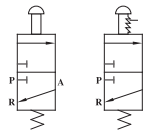

Mechanical Valve (AS3B AS3PL AS3HL AS3PF AS3PP AS3PM AS3HS Series)

Ordering Code

AS3R - Model
 AS3B : basic type
 AS3PF : flat type
 AS3PP : protruding type
 AS3PM : mushroom type
 AS3HS : selector type
 AS3PL : latching type (only red)
 AS3HL : lever type (only black)

M5 - Port size
 M5 : M5x0.8
 06 : 1/8"
 08 : 1/4"

B - Button color
 G : Green
 R : Red
 B : Black

Symbol

Specifications

Model NO	AS3B-M5	AS3B-06	AS3B-08	AS3PL-M5-R	AS3PL-06R	AS3PL-08-R	AS3HL-M5-B	AS3HL-06-B	AS3HL-08-B	
Port size	inch	M5	1/8	1/4	M5	1/8	1/4	M5	1/8	1/4
Valve type	3/2 way basic handle valve			3/2 way latching handle valve			3/2 way lever handle valve			
Media	Air									
Pressure range	kgf/cm ² 0~8.00									
Temperature range	°C 0~+60									
Lubrication	Non-lubricated									
Color	--			Red			Black			

Specifications

Model NO	AS3PF-M5-B	AS3PF-06-B	AS3PF-08-B	AS3PP-M5-B	AS3PP-06-B	AS3PP-08-B	
	AS3PF-M5-R	AS3PF-06-R	AS3PF-08-R	AS3PP-M5-R	AS3PP-06-R	AS3PP-08-R	
	AS3PF-M5-G	AS3PF-06-G	AS3PF-08-G	AS3PP-M5-G	AS3PP-06-G	AS3PP-08-G	
Port size	inch	M5	1/8	1/4	M5	1/8	1/4
Valve type	3/2 way flat handle valve			3/2 way protruding handle valve			
Media	Air						
Pressure range	kgf/cm ² 0~8.00						
Temperature range	°C 0~+60						
Lubrication	Non-lubricated						
Color	B : Black , R:Red , G : Green						

Specifications

Model NO	AS3PM-M5-B	AS3PM-06-B	AS3PM-08-B	AS3HS-M5-B	AS3HS-06-B	AS3HS-08-B	
	AS3PM-M5-R	AS3PM-06-R	AS3PM-08-R				
	AS3PM-M5-G	AS3PM-06-G	AS3PM-08-G				
Port size	inch	M5	1/8	1/4	M5	1/8	1/4
Valve type	3/2 way mushroom handle valve			3/2 way selector handle valve			
Media	Air						
Pressure range	kgf/cm ² 0~8.00						
Temperature range	°C 0~+60						
Lubrication	Non-lubricated						
Color	B : Black , R:Red , G : Green						