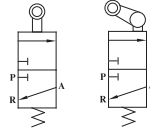

Pneumatic Equipment

Mechanical Valve (AS3R AS3L AS3V Series)

Ordering Code

AS3R - Model
 AS3R : Roller type
 AS3L : Roller with free return type
 AS3V : Vertical type

M5 - Port size
 M5 : M5x0.8
 06 : 1/8"
 08 : 1/4"

(A3EXW Series)

A3EXW - Model
 A3EXW : Adjustable roller type
 A3EXR : Adjustable rod type
 A3EXT : Tail rod type

M5 - Port size
 M5 : M5x0.8
 06 : 1/8"

Symbol

Specifications

Model NO	AS3R-M5	AS3R-06	AS3R-08	AS3L-M5	AS3L-06	AS3L-08	AS3V-M5	AS3V-06	AS3V-08	
Port size	inch	M5	1/8	1/4	M5	1/8	1/4	M5	1/8	1/4
Valve type	3/2 mechanical valve (two ways)			3/2 mechanical valve (right to left one way)			3/2 mechanical valve (vertical)			
Media	Air									
Pressure range	kgf/cm ² 0~8.00									
Temperature range	°C 0~+60									
Lubrication	Non-lubricated									

M5 - Port size
 M5 : M5x0.8
 06 : 1/8"
 08 : 1/4"

B - Button color
 G : Green
 R : Red
 B : Black

Symbol

Specifications

Model NO	AS3B-M5	AS3B-06	AS3B-08	AS3PL-M5-R	AS3PL-06R	AS3PL-08-R	AS3HL-M5-B	AS3HL-06-B	AS3HL-08-B	
Port size	inch	M5	1/8	1/4	M5	1/8	1/4	M5	1/8	1/4
Valve type	3/2 way basic handle valve			3/2 way latching handle valve			3/2 way lever handle valve			
Media	Air									
Pressure range	kgf/cm ² 0~8.00									
Temperature range	°C 0~+60									
Lubrication	Non-lubricated									
Color	--			Red			Black			

Specifications

Model NO	AS3PM-M5-B	AS3PM-06-B	AS3PM-08-B	AS3HS-M5-B	AS3HS-06-B	AS3HS-08-B	
	AS3PM-M5-R	AS3PM-06-R	AS3PM-08-R				
	AS3PM-M5-G	AS3PM-06-G	AS3PM-08-G				
Port size	inch	M5	1/8	1/4	M5	1/8	1/4
Valve type	3/2 way mushroom handle valve			3/2 way selector handle valve			
Media	Air						
Pressure range	kgf/cm ² 0~8.00						
Temperature range	°C 0~+60						
Lubrication	Non-lubricated						
Color	B : Black , R:Red , G : Green						